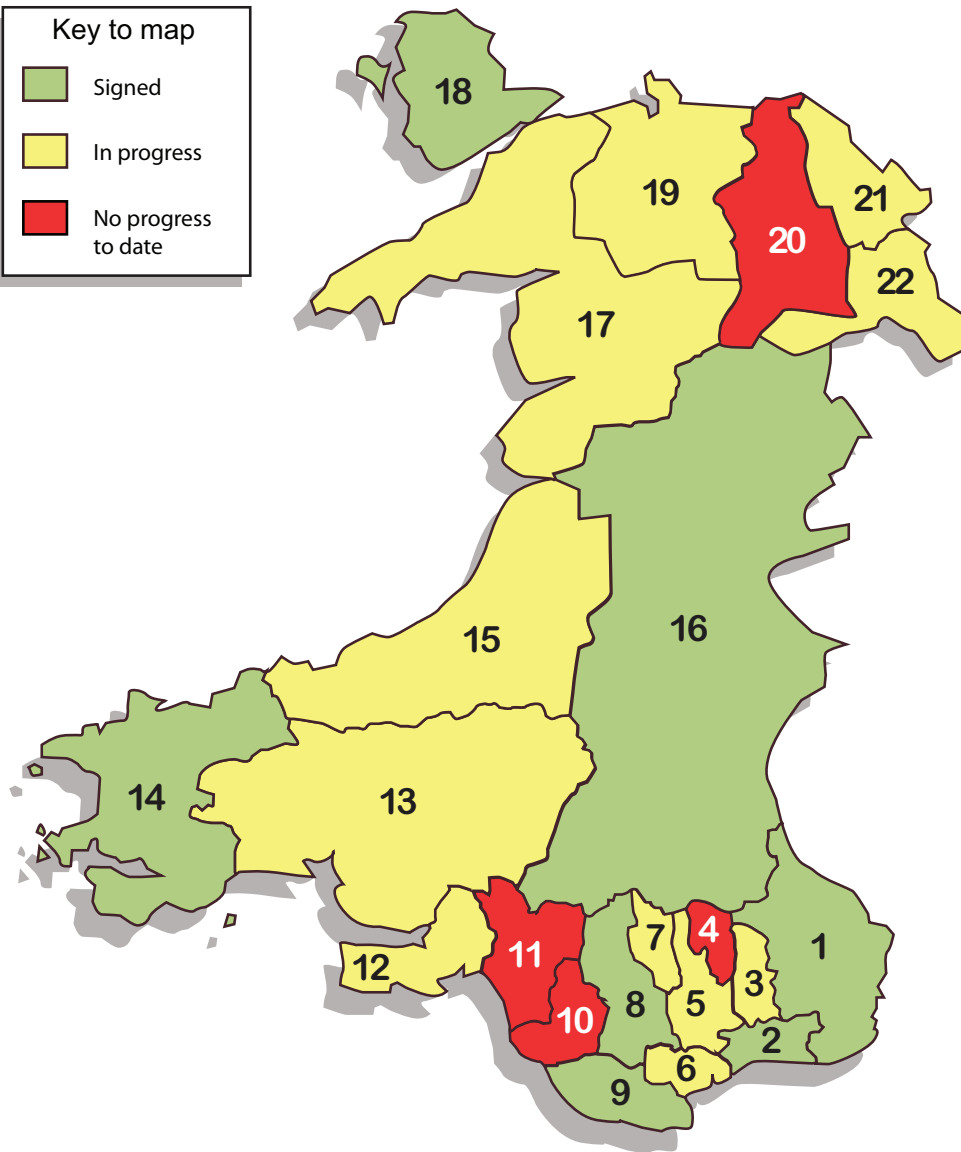

# Community Covenant in Wales

Ser	Unitary Authority	Military Lead
1	Monmouthshire	1 Rifles, R MON RE
2	Newport	104 RA
3	Torfaen	104 RA
4	Blaenau Gwent	104 RA
5	Caerphilly	203 (W) Fd Hospital
6	Cardiff	HMS Cambria, 3 R Welsh
7	Merthyr Tydfil	3 R Welsh
8	Rhondda Cynon Taff	3 R Welsh
9	Vale of Glamorgan	MOD St Athans
10	Bridgend	Welsh Tpt Regt
11	Neath Port Talbot	Welsh Tpt Regt
12	Swansea	Welsh Tpt Regt
13	Carmarthenshire	Welsh Tpt Regt
14	Pembrokeshire	14 Signal Regt
15	Ceredigion	WUOTC
16	Powys	IBS
17	Gwynedd	RAF Valley JSMTC
18	Isle of Anglesey	RAF Valley
19	Conwy	3 R Welsh
20	Denbighshire	101 Bn REME
21	Flintshire	101 Bn REME
22	Wrexham	101 Bn REME